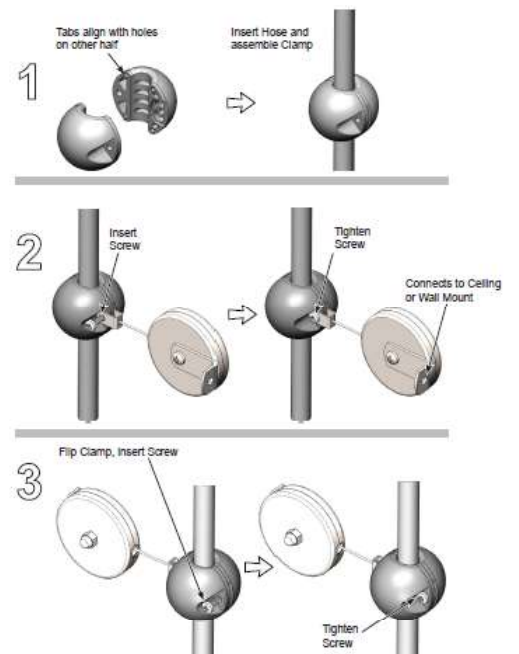

HE 1710132

Distributor for Oxygen, railclamp, 4 outlets

HE-1710092

Distributor for Air, railclamp, 2 outlets

HE 1730638

Distributor for Air, railclamp, 3 outlets

HE 1710131

Distributor for Air, railclamp, 4 outlets

HE 1710130

Distributor for Vacuum, railclamp, 2 outlets

HE 1710639

Distributor for Vacuum, railclamp, 3 outlets

GAS PLUG PROBE, 2M HOSE

HE 17400004

Gas plug probe O2, slang 2m

HE 17400005

Gas plug probe AIR, slang 2m

HE 17400006

Gas plug probe vacuum, slang 2m

info@meditron.be

03/776.22.95

Meditron

Vraag uw offerte voor op maat gemaakt gasleidingen EN/ISO Tot 7 m.

Nist connector

Haakse connectors DIN inplug EN/ISO

Hose retractor, ophangsystem

info@meditron.be

03/776.22.95